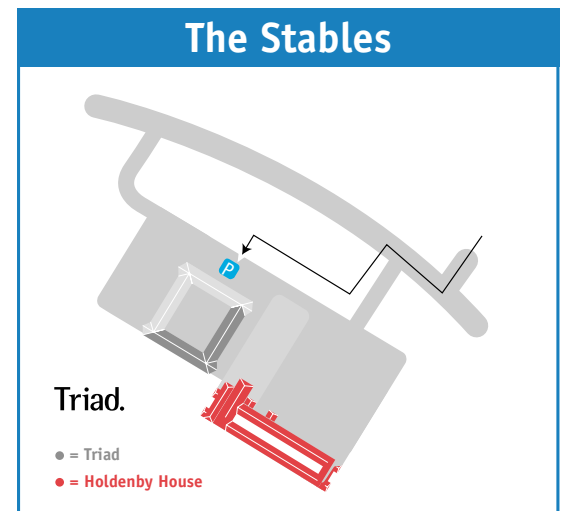

How to find us

Triad.

The Stables, Holdenby House, Holdenby
Northampton. NN6 8DJ

Tel: (0)1604 771100

Directions

Triad is situated in The Stables in the grounds of Holdenby House. Turn into the main entrance of Holdenby House and at the end of the drive turn right and the Stables are on your left. The entrance to Triad is at the far end of the Courtyard.

From the North via M1 & M6

Leave M1 at junction 18 and turn left onto A428 to Northampton, Crick and West Haddon. Continue along the A428 and about a half a mile past the turn to Long Buckby take the left turn to East Haddon and Holdenby. Drive through East Haddon, following the signs for Holdenby House. Continue for approximately 1 mile and the entrance to Holdenby House is on the right.

From the East via A14

Leave the A14 at junction 1 and turn left onto the A5199 towards Thornby and Northampton. At Spratton take the second road on the right, sign posted Holdenby and Holdenby House. At the "T" junction turn right and the entrance to Holdenby House is about 150 yards on the left.

From the South via M1

Leave the M1 at junction 15 and turn right onto A508 to Northampton. Take the next exit past the Shell petrol station and follow the signs for the Town Centre. At the traffic lights go straight ahead and you will enter a one way system. At the next traffic lights (Carlsberg Brewery on left), turn left. At the roundabout turn right and follow signs A508 Market Harborough and Kingsthorpe. Continue along this road through eight sets of main traffic lights. (Speed cameras). At the next set of traffic lights in Kingsthorpe Shopping Centre (Safeways on left) bear left onto A5199 Welford Road. As you leave the built up area take the left turn to Church Brampton and Holdenby House. At the cross roads go straight over and follow the road for just over 2 miles and the entrance to Holdenby House is on the left.