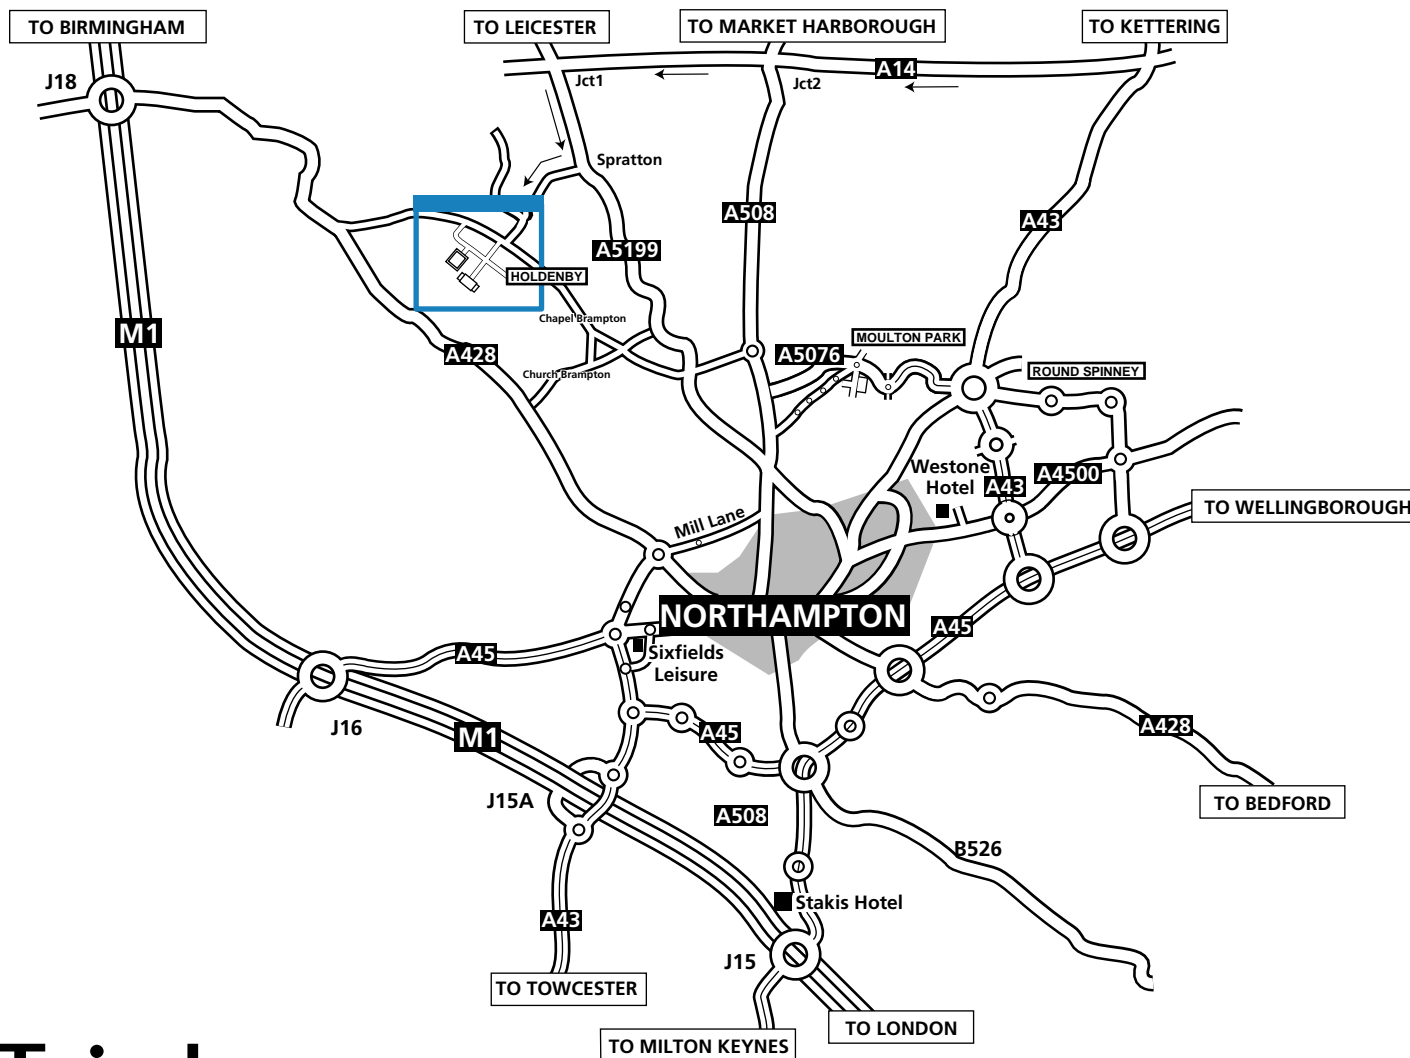

How to find us

Triad.

The Stables, Holdenby House, Holdenby
Northampton. NN6 8DJ

Tel: (0)1604 771100

Directions

Triad is situated in The Stables in the grounds of Holdenby House. Turn into the main entrance of Holdenby House and at the end of the drive turn right and the Stables are on your left. The entrance to Triad is at the far end of the Courtyard.

From the North via M1 & M6

Leave M1 at junction 18 and turn left onto A428 to Northampton, Crick and West Haddon. Continue along the A428 and about a half a mile past the turn to Long Buckby take the left turn to East Haddon and Holdenby. Drive through East Haddon, following the signs for Holdenby House. Continue for approximately 1 mile and the entrance to Holdenby House is on the right.

From the South via M1

Leave the M1 at junction 15 and turn right onto A508 to Northampton. Take the next exit past the Shell petrol station and follow the signs for the Town Centre. At the traffic lights go straight ahead and you will enter a one way system. At the next traffic lights (Carlsberg Brewery on left), turn left. At the roundabout turn right and follow signs A508 Market Harborough and Kingsthorpe. Continue along this road through eight sets of main traffic lights. (Speed cameras). At the next set of traffic lights in Kingsthorpe Shopping Centre (Safeways on left) bear left onto A5199 Welford Road. As you leave the built up area take the left turn to Church Brampton and Holdenby House. At the cross roads go straight over and follow the road for just over 2 miles and the entrance to Holdenby House is on the left.

From the West via A43

Pass under junction 15A of the M1 at the next roundabout turn right onto the Ring Road. At the third roundabout turn left to the Town Centre and follow directions as from the South.